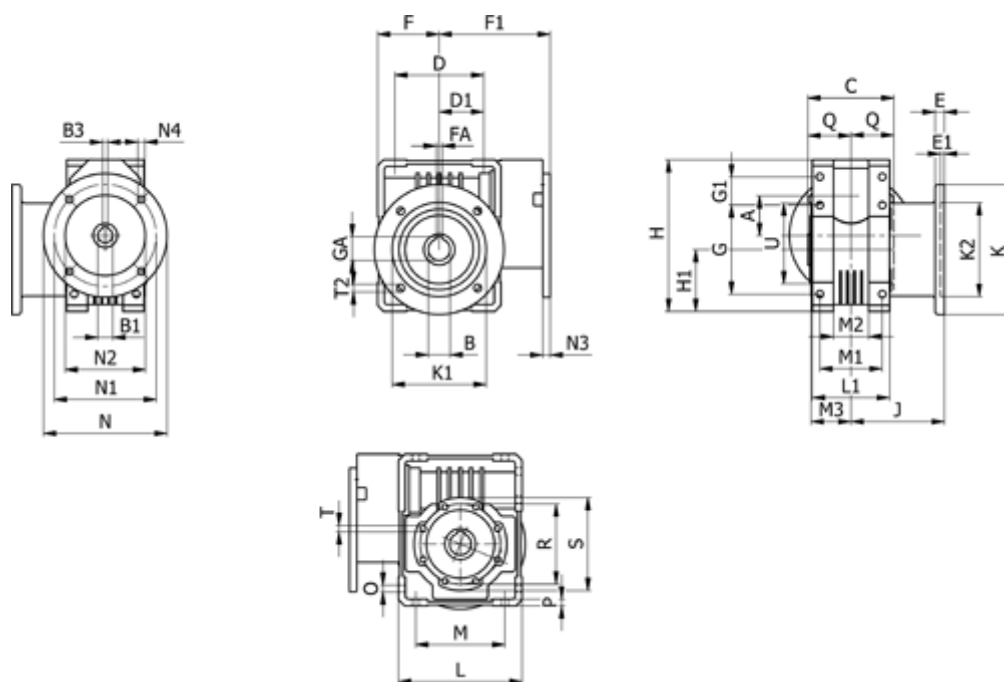

Data Sheet

Article number: 392111009042510

Description: Worm gear
WR 110-UF2-90-71B5, without lubrication

Measures

A = 110.10	E = 20	H = 308.0	M = 126	N4 = M8x14	U = 110
B = 42	E1 = 12	H1 = 125.0	M1 = 130	O = 11.5	
B1 E7 = 19	F = 125	J = 179.5	M2 = 110	P = 11	
B2 = 21.8	F1 = 185	K = 280	M3 = 11	Q = 45	
B3 H9 = 6	FA = 12	K1 = 230	N = 160	R = 130	
C = 155	G = 184	K2 = 170	N1 = 165	S = 150	
D = 174.0	G1 = 58.0	L = 73	N2 = 130	T = M10x18	
D1 = 82.0	GA = 45.3	L1 = 184	N3 = 12.0	T2 = 13.0	